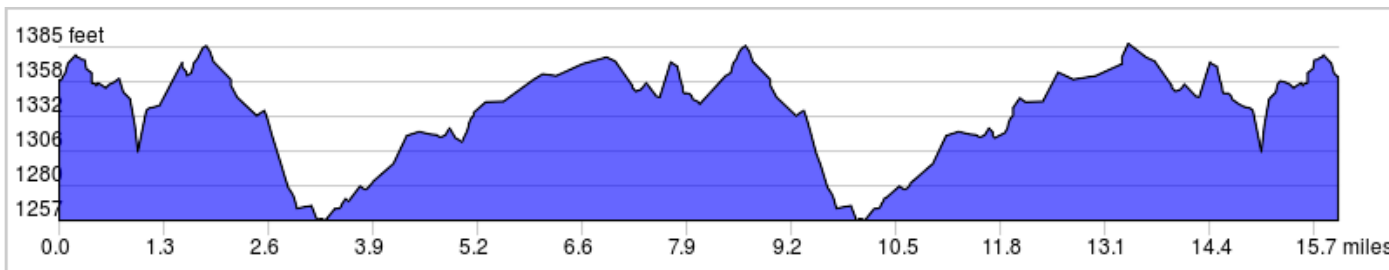

2017 15 Mile Route

A. Lake Arthur Golf Club

Lost? Need help? Call 412-###-####

2017 15 Mile Route

Dist	Prev	Type	Note
0.0	0.0	▶	Start of route
0.0	0.0	↑	Continue onto Draft Horse Rd
0.4	0.4	↑	Continue straight onto Roenigk Ln
0.6	0.2	←	Slight L onto T397/Unionville Rd
1.3	0.7	→	R onto Election House Rd
2.2	0.9	←	L onto W Old Rte 422/T441
3.0	0.8	←	L onto Country Club Rd
4.5	1.5	→	R onto T397/Unionville Rd
5.2	0.7	←	L onto Isle Rd/T354
5.6	0.4	←	L onto Isle Rd/T443
6.6	1.0	←	L onto Minter Rd/T651
7.2	0.6	→	R onto T397/Unionville Rd

7.2 miles. +208/-213 feet

Dist	Prev	Type	Note
8.0	0.8	←	L onto Election House Rd
8.9	0.9	←	L onto W Old Rte 422/T441
9.7	0.8	←	L onto Country Club Rd
11.3	1.5	→	R onto T397/Unionville Rd
12.0	0.7	←	L onto Isle Rd/T354
12.3	0.4	←	L onto Isle Rd/T443
13.3	1.0	←	L onto Minter Rd/T651
13.9	0.6	→	R onto T397/Unionville Rd
15.5	1.5	→	Slight R onto Roenigk Ln
15.6	0.2	↑	Continue onto Draft Horse Rd
16.0	0.4	☒	End of route

8.8 miles. +258/-240 feet