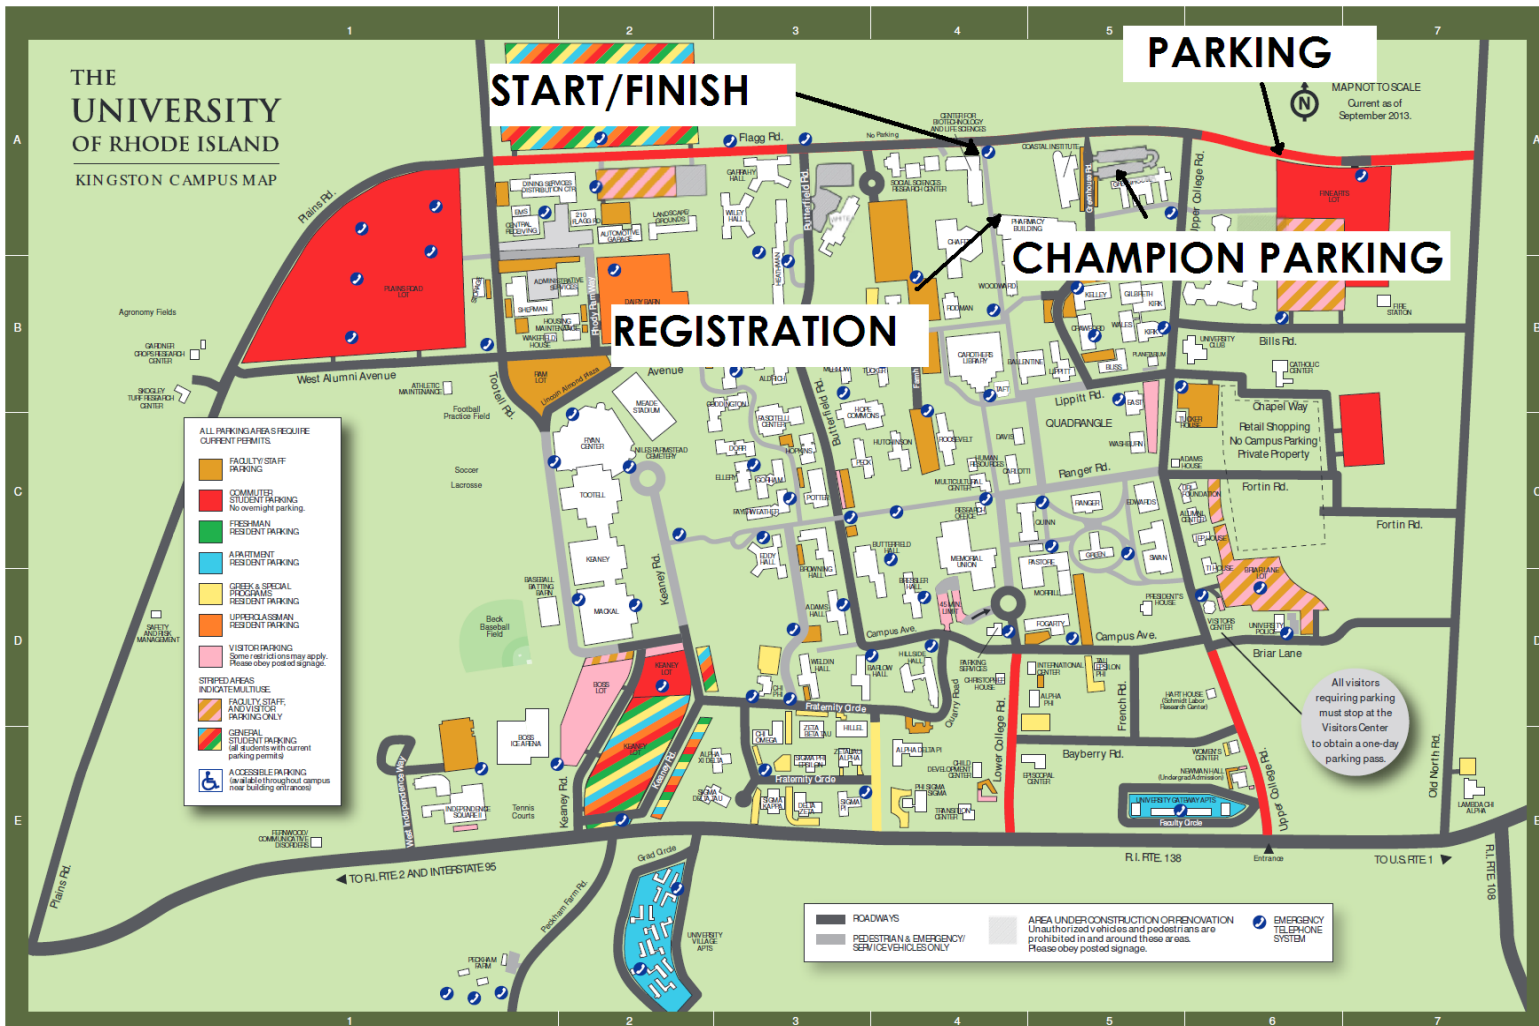

THE UNIVERSITY OF RHODE ISLAND KINGSTON CAMPUS MAP

- ROADWAYS
- RESTRICTION & EMERGENCY SERVICE VEHICLES ONLY
- AREA UNDER CONSTRUCTION OR RENOVATION
  Unauthorized vehicles and pedestrians are prohibited in and around these areas. Please obey posted signage.
- EMERGENCY TELEPHONE SYSTEM

All visitors requiring parking must stop at the Visitors Center to obtain a one-day parking pass.

MAP NOT TO SCALE
Current as of September 2013.